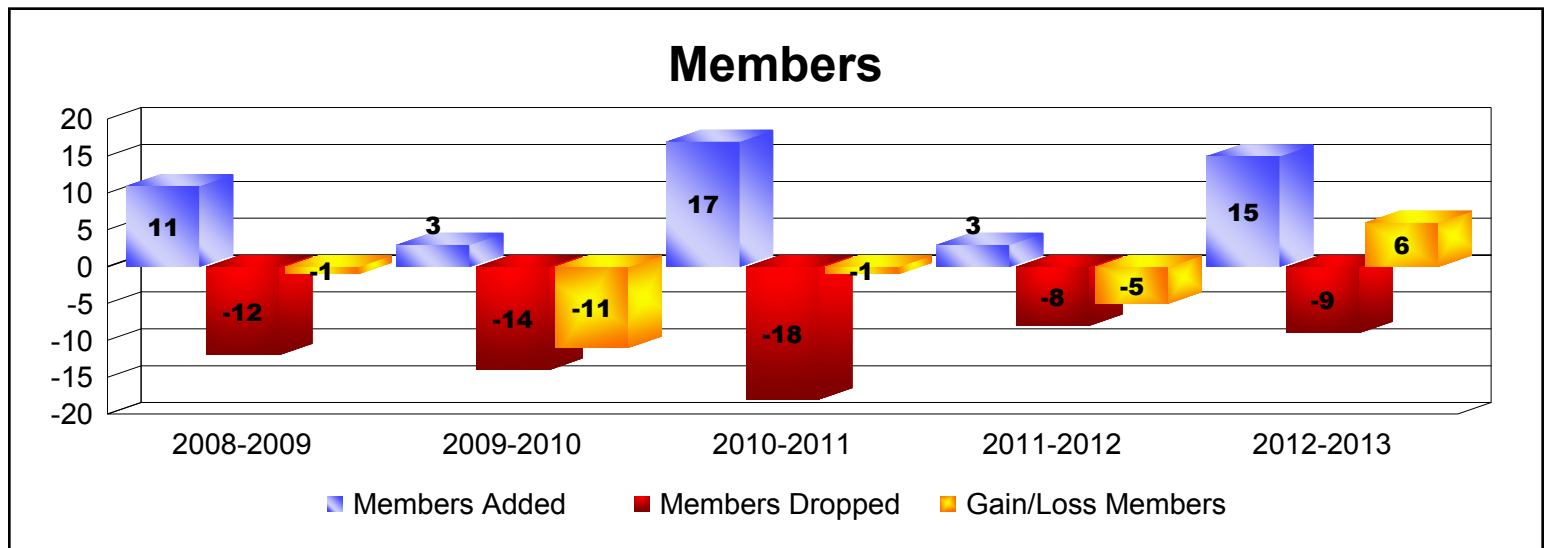

Year	New Clubs	Dropped Clubs	Gain/Loss Clubs	New Members	Charter Members	Reinstate Members	Transfer Members	Total Member Added	Total Members Dropped	Gain/Loss Members
2008-2009	0	0	0	11	0	0	0	11	-12	-1
2009-2010	0	0	0	3	0	0	0	3	-14	-11
2010-2011	0	0	0	11	0	2	4	17	-18	-1
2011-2012	0	0	0	2	0	0	1	3	-8	-5
2012-2013	0	0	0	14	0	1	0	15	-9	6
<b>Average</b>	<b>0</b>	<b>0</b>	<b>0</b>	<b>8</b>	<b>0</b>	<b>1</b>	<b>1</b>	<b>10</b>	<b>-12</b>	<b>-2</b>

Year	New Clubs	Dropped Clubs	Gain/Loss Clubs	New Members	Charter Members	Reinstate Members	Transfer Members	Total Member Added	Total Members Dropped	Gain/Loss Members
2008-2009	0	-1	-1	168	10	3	16	197	-322	-125
2009-2010	4	-1	3	232	137	39	29	437	-307	130
2010-2011	2	-4	-2	159	51	19	29	258	-446	-188
2011-2012	0	-3	-3	135	0	25	28	188	-246	-58
2012-2013	1	-1	0	157	44	27	19	247	-248	-1
<b>Average</b>	<b>1</b>	<b>-2</b>	<b>-1</b>	<b>170</b>	<b>48</b>	<b>23</b>	<b>24</b>	<b>265</b>	<b>-314</b>	<b>-48</b>