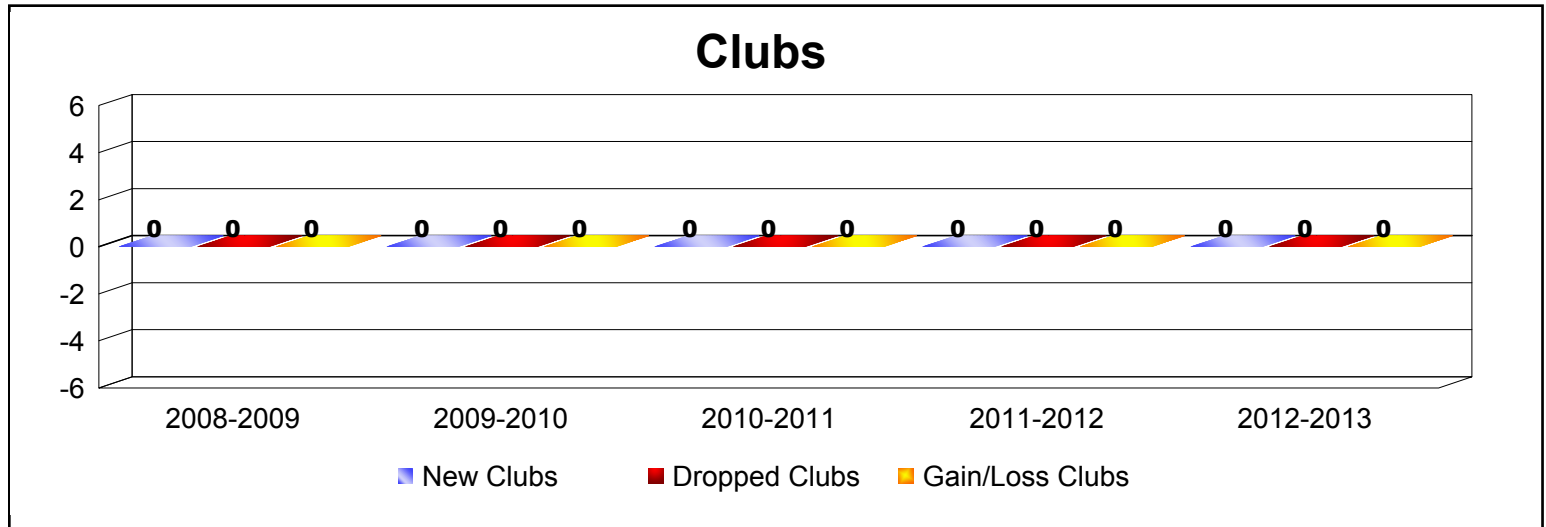

Year	New Clubs	Dropped Clubs	Gain/Loss Clubs	New Members	Charter Members	Reinstate Members	Transfer Members	Total Member Added	Total Members Dropped	Gain/Loss Members
2008-2009	0	0	0	11	0	0	0	11	-12	-1
2009-2010	0	0	0	3	0	0	0	3	-14	-11
2010-2011	0	0	0	11	0	2	4	17	-18	-1
2011-2012	0	0	0	2	0	0	1	3	-8	-5
2012-2013	0	0	0	14	0	1	0	15	-9	6
<b>Average</b>	<b>0</b>	<b>0</b>	<b>0</b>	<b>8</b>	<b>0</b>	<b>1</b>	<b>1</b>	<b>10</b>	<b>-12</b>	<b>-2</b>

Year	New Clubs	Dropped Clubs	Gain/Loss Clubs	New Members	Charter Members	Reinstate Members	Transfer Members	Total Member Added	Total Members Dropped	Gain/Loss Members
2008-2009	0	-1	-1	168	10	3	16	197	-322	-125
2009-2010	4	-1	3	232	137	39	29	437	-307	130
2010-2011	2	-4	-2	159	51	19	29	258	-446	-188
2011-2012	0	-3	-3	135	0	25	28	188	-246	-58
2012-2013	1	-1	0	157	44	27	19	247	-248	-1
<b>Average</b>	<b>1</b>	<b>-2</b>	<b>-1</b>	<b>170</b>	<b>48</b>	<b>23</b>	<b>24</b>	<b>265</b>	<b>-314</b>	<b>-48</b>