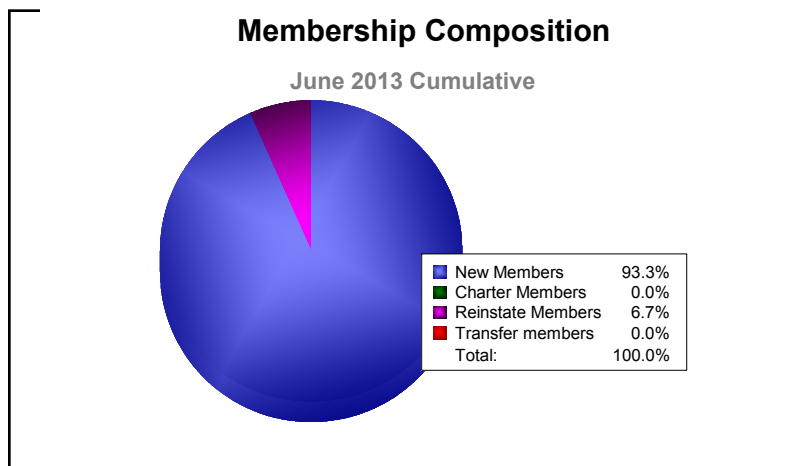

Year	New Clubs	Dropped Clubs	Gain/Loss Clubs	New Members	Charter Members	Reinstate Members	Transfer Members	Total Member Added	Total Members Dropped	Gain/Loss Members
2008-2009	0	0	0	11	0	0	0	11	-12	-1
2009-2010	0	0	0	3	0	0	0	3	-14	-11
2010-2011	0	0	0	11	0	2	4	17	-18	-1
2011-2012	0	0	0	2	0	0	1	3	-8	-5
2012-2013	0	0	0	14	0	1	0	15	-9	6
<b>Average</b>	<b>0</b>	<b>0</b>	<b>0</b>	<b>8</b>	<b>0</b>	<b>1</b>	<b>1</b>	<b>10</b>	<b>-12</b>	<b>-2</b>