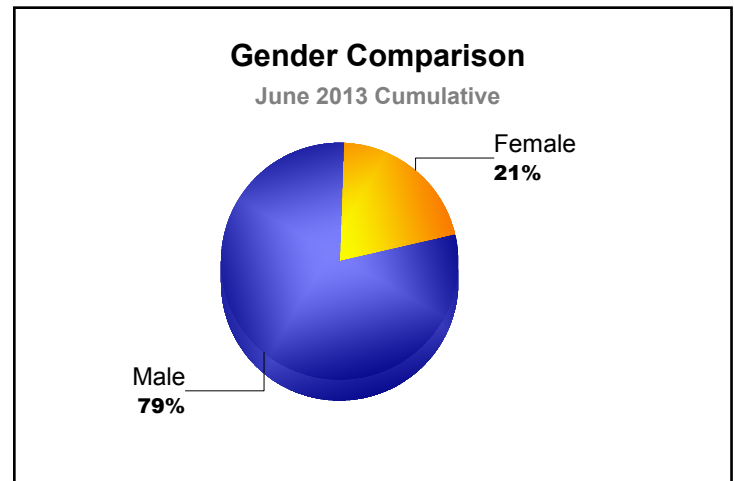

Year	New Clubs	Dropped Clubs	Gain/Loss Clubs	New Members	Charter Members	Reinstate Members	Transfer Members	Total Member Added	Total Members Dropped	Gain/Loss Members
2008-2009	0	0	0	11	0	0	0	11	-12	-1
2009-2010	0	0	0	3	0	0	0	3	-14	-11
2010-2011	0	0	0	11	0	2	4	17	-18	-1
2011-2012	0	0	0	2	0	0	1	3	-8	-5
2012-2013	0	0	0	14	0	1	0	15	-9	6
<b>Average</b>	<b>0</b>	<b>0</b>	<b>0</b>	<b>8</b>	<b>0</b>	<b>1</b>	<b>1</b>	<b>10</b>	<b>-12</b>	<b>-2</b>